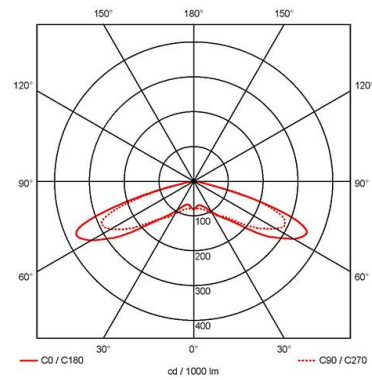

Helix Post Top

Helix Post Top
Code: AHPT/1

ACCESSORIES

AHPT/1/60SBA

Helix Post Top 60mm Spigot Bracket Accessory